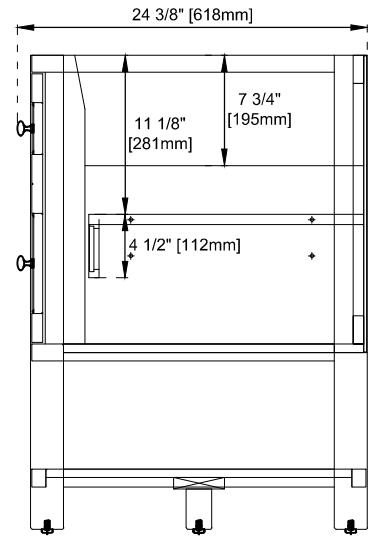

72" BRECKENRIDGE VANITY

330-V72-BW / 330-V72-SC

Side View

Diagrams are of cabinets only –James Martin Optional Countertops and sinks are not shown

Visit website for warranty and installation information
www.jamesmartinvanities.com

Version:202211