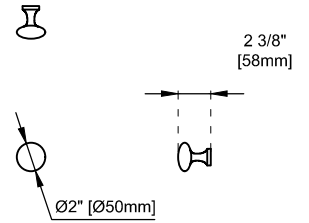

330-V72-BW / 330-V72-SC

Knob