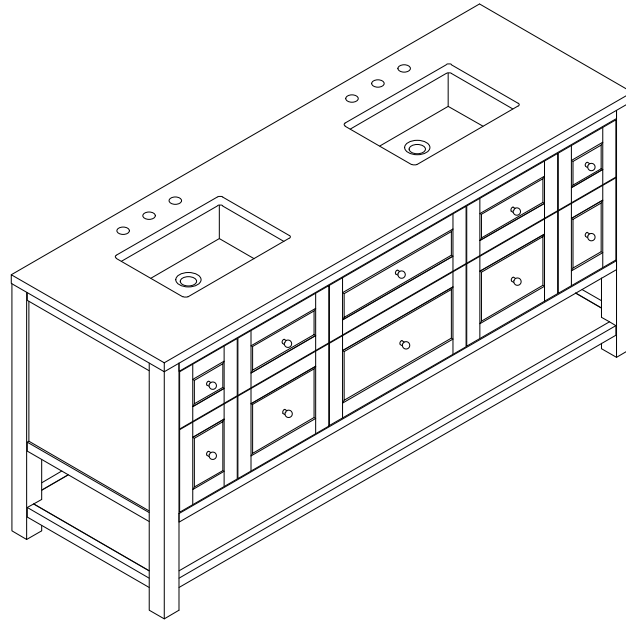

72" BRECKENRIDGE VANITY

JAMES MARTIN
VANITIES™

330-V72-BW / 330-V72-SC

Features

Materials

Solids (Species): Yellow Poplar

Veneers: No

Panels: Plywood

Number of Basins: Single

Vanity Top : Sold Separately - 3cm Top with Sink

Basins Included: No

Number of Doors: Two

Number of Drawers: Six

Number of Tip Outs: No

USB/Power Component:Yes (ETL5011080)

Assembly Required: No

Bamboo Storage Tray: One

Drawer Box Material and Construction: 12mm Plywood/English Dovetail Joinery

Hardware Material and Finish: Zinc Alloy in Champagne Brass Color

Fits Drain Hole Size: 1-3/4"

Full Extension, Soft Close Glides

European Soft Close Hinges

Aluminum Laminate Drawer Liners

Dimension

Width:71-7/8"

Depth:23-1/2"

Height:33"

Rough-In Height:21-1/2"

Visit website for warranty and installation information
www.jamesmartinvanities.com