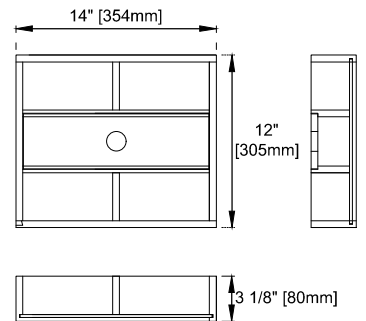

Bamboo Storage Tray: One

Drawer Box Material and Construction: 12mm Plywood/English Dovetail Joinery

Hardware Material and Finish: Zinc Alloy in Champagne Brass Color

Fits Drain Hole Size: 1-3/4"

Full Extension, Soft Close Glides

European Soft Close Hinges

Aluminum Laminate Drawer Liners

Dimension

Width:71-7/8"

Depth:23-1/2"

Height:33"

Rough-In Height:21-1/2"

Visit website for warranty and installation information
www.jamesmartinvanities.com

Version:202211

72" BRECKENRIDGE VANITY

330-V72-BW / 330-V72-SC

Knob

Bamboo Drawer Organizer

Top View

Front View

Diagrams are of cabinets only –James Martin Optional Countertops and sinks are not shown