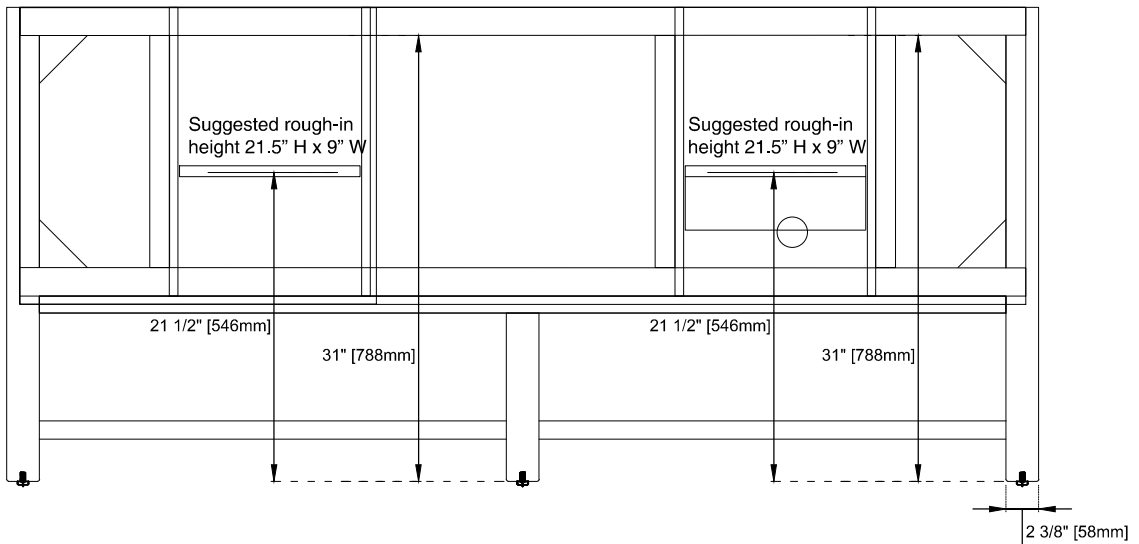

Bamboo Storage Tray: One

Drawer Box Material and Construction: 12mm Plywood/English Dovetail Joinery

Hardware Material and Finish: Zinc Alloy in Champagne Brass Color

Fits Drain Hole Size: 1-3/4"

Full Extension, Soft Close Glides

European Soft Close Hinges

Aluminum Laminate Drawer Liners

Dimension

Width:71-7/8"

Depth:23-1/2"

Height:33"

Rough-In Height:21-1/2"

Visit website for warranty and installation information
www.jamesmartinvanities.com

Visit website for warranty and installation information
www.jamesmartinvanities.com

72" BRECKENRIDGE VANITY

330-V72-BW / 330-V72-SC

Side View

Back View

Diagrams are of cabinets only –James Martin Optional Countertops and sinks are not shown