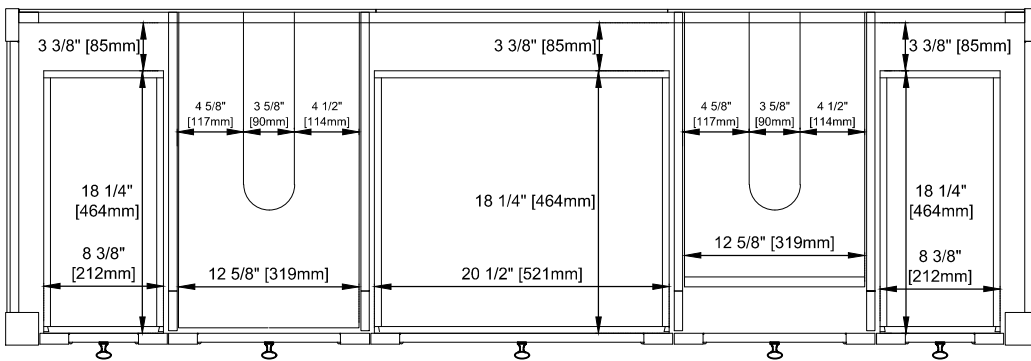

Bamboo Storage Tray: One

Drawer Box Material and Construction: 12mm Plywood/English Dovetail Joinery

Hardware Material and Finish: Zinc Alloy in Champagne Brass Color

Fits Drain Hole Size: 1-3/4"

Full Extension, Soft Close Glides

European Soft Close Hinges

Aluminum Laminate Drawer Liners

Dimension

Width:71-7/8"

Depth:23-1/2"

Height:33"

Rough-In Height:21-1/2"

Visit website for warranty and installation information
www.jamesmartinvanities.com

Version:202211

72" BRECKENRIDGE VANITY

330-V72-BW / 330-V72-SC

Knob

Bamboo Drawer Organizer

Top View

Front View

Diagrams are of cabinets only –James Martin Optional Countertops and sinks are not shown