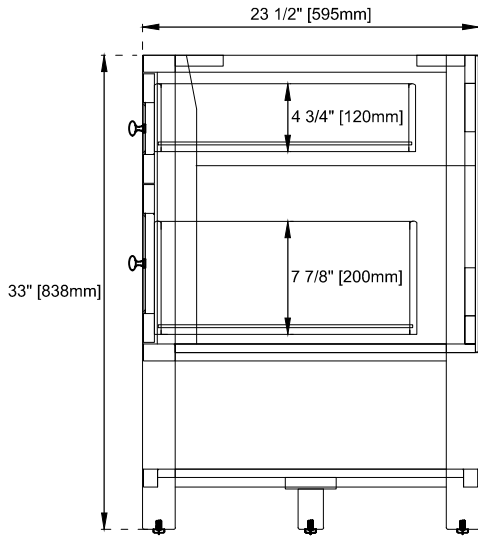

72" BRECKENRIDGE VANITY

330-V72-BW / 330-V72-SC

Side View

Diagrams are of cabinets only –James Martin Optional Countertops and sinks are not shown

Visit website for warranty and installation information
www.jamesmartinvanities.com

Version:202211