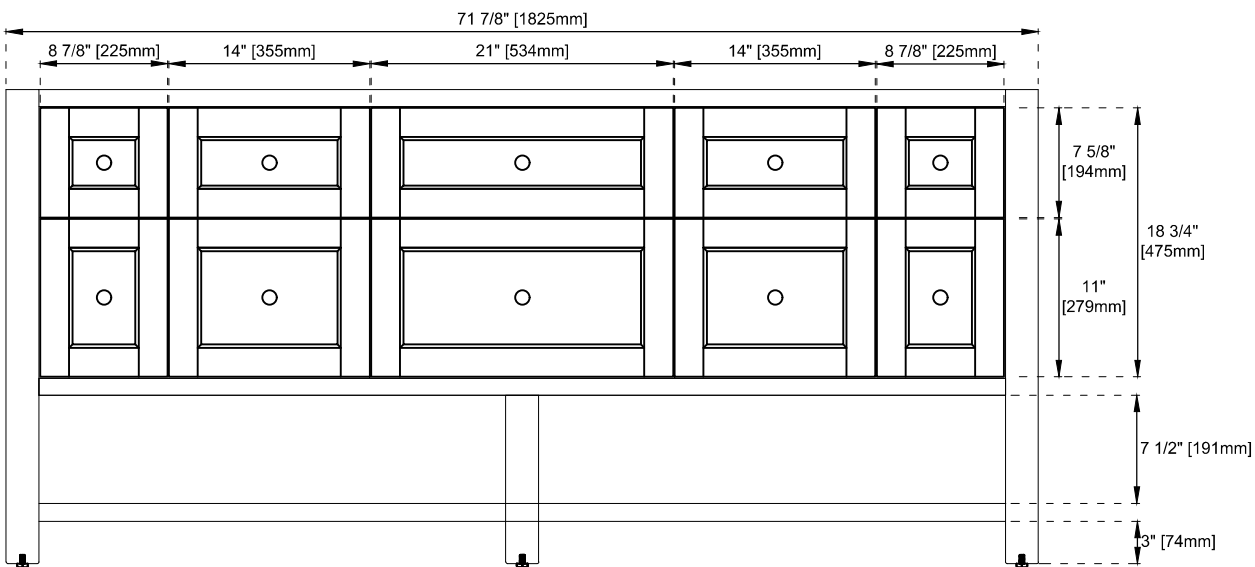

Bamboo Storage Tray: One

Drawer Box Material and Construction: 12mm Plywood/English Dovetail Joinery

Hardware Material and Finish: Zinc Alloy in Champagne Brass Color

Fits Drain Hole Size: 1-3/4"

Full Extension, Soft Close Glides

European Soft Close Hinges

Aluminum Laminate Drawer Liners

Dimension

Width:71-7/8"

Depth:23-1/2"

Height:33"

Rough-In Height:21-1/2"

Visit website for warranty and installation information
www.jamesmartinvanities.com

Version:202211

72" BRECKENRIDGE VANITY

330-V72-BW / 330-V72-SC

Knob

Bamboo Drawer Organizer

Top View

Front View

Diagrams are of cabinets only –James Martin Optional Countertops and sinks are not shown