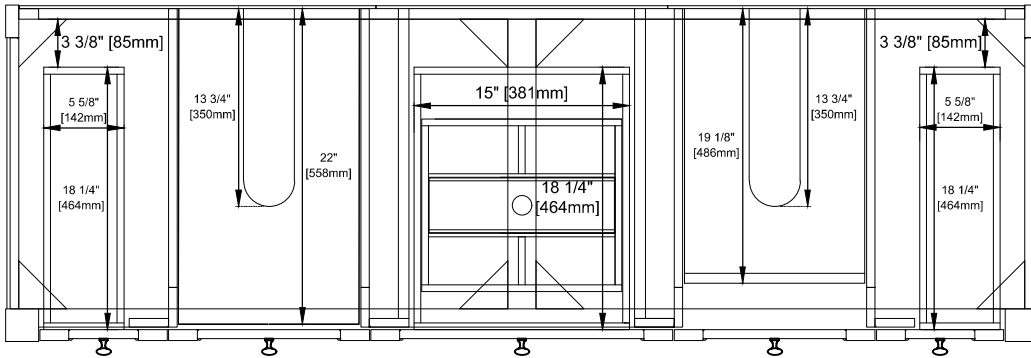

330-V72-BW / 330-V72-SC

Knob